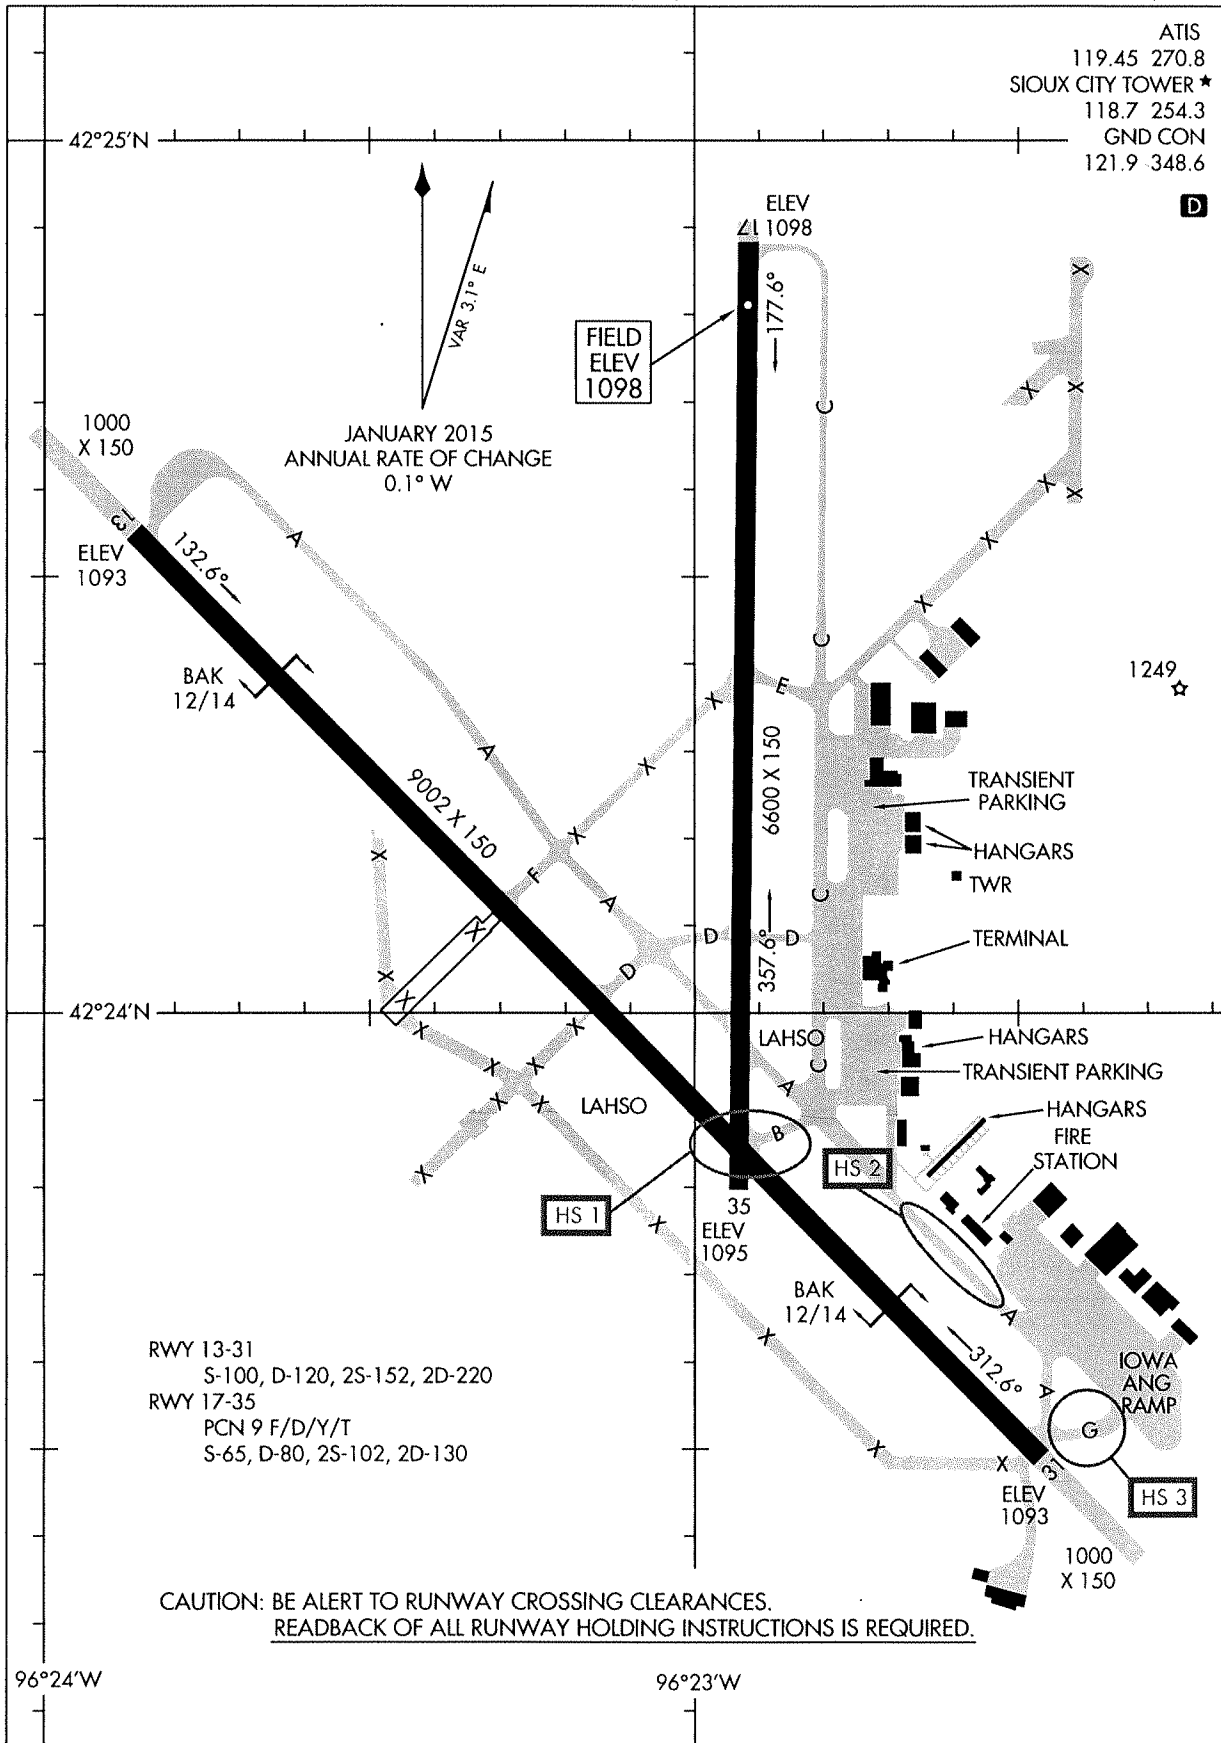

AIRPORT DIAGRAM

AL-395 (FAA) SIOUX GATEWAY/COL BUD DAY FIELD (SUX) SIOUX CITY, IOWA

ATIS 119.45 270.8
 SIOUX CITY TOWER ★ 118.7 254.3
 GND CON 121.9 348.6

NC-3, 31 MAR 2016 to 28 APR 2016

NC-3, 31 MAR 2016 to 28 APR 2016

AIRPORT DIAGRAM

SIOUX CITY, IOWA SIOUX GATEWAY/COL BUD DAY FIELD (SUX)